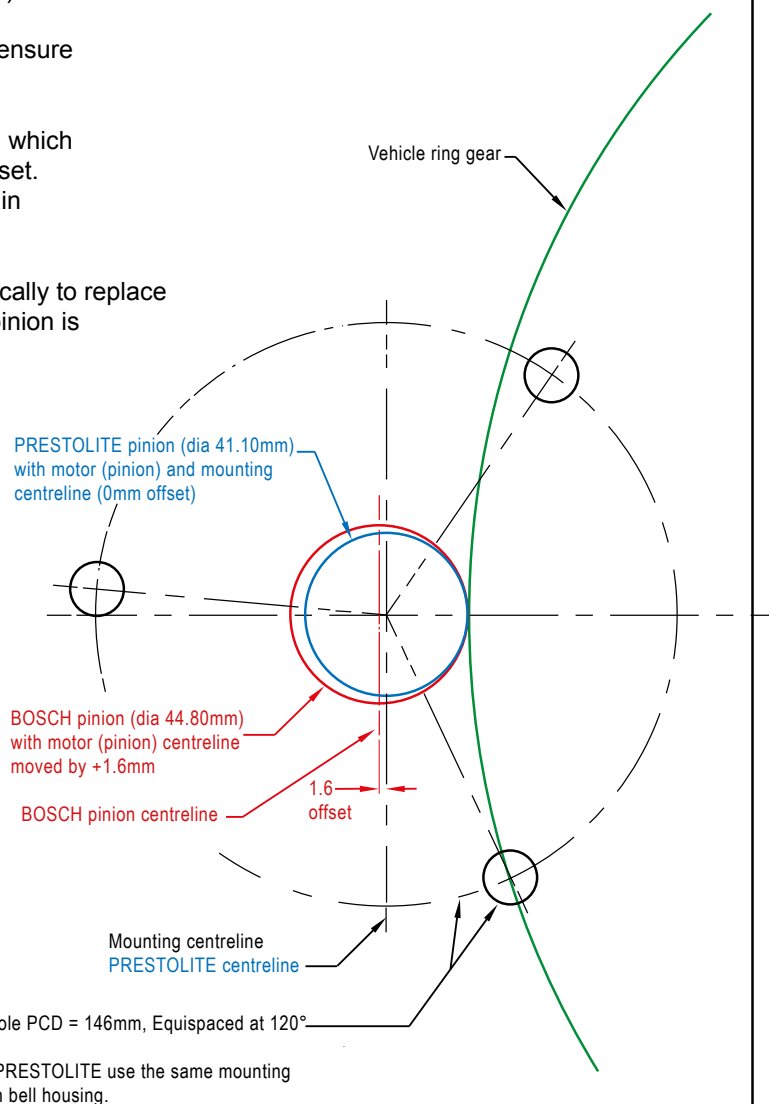

Source:	Prestolite Electric Ltd - Greenford, London, UK
Date:	Feb 20, 2019
Bulletin No:	TSB4049 (rev.2)
Models:	DAF / Scania starter motors (M90R3543SE / M90R3544SE / M90R3545SE)
Subject:	Pinion size variance & compatibility.

PRESTOLITE 11t DESIGN vs BOSCH 12T PINION DESIGN

The vehicle ring gear has a gear module (profile) of M3 with pressure angle of 14.5°. This must remain the same for the starter(s) to ensure compatibility.

Bosch utilises a 12t design with a 1.6mm offset, which is equivalent to using a 11t design with 0mm offset. The centreline offset compensates for variance in pinion diameter.

The Prestolite M90R has been designed specifically to replace the relevant DAF / Scania starters and the 11t pinion is guaranteed to be a direct replacement and interfaces 100% with vehicle.

If any queries, please contact Technical Helpline on
Tel: +44 (0)208 231 1137
Email: eu_info@prestolite.com

Important: The information contained in this bulletin is intended for use by trained, professional technicians who have the proper tools, equipment, and training to perform the required maintenance described above. This information is NOT intended for 'do-it-yourselfers', and you should not assume that this information applies to your equipment. If you have any questions regarding this information please visit our website at www.prestolite.com, or contact our technical service department at: