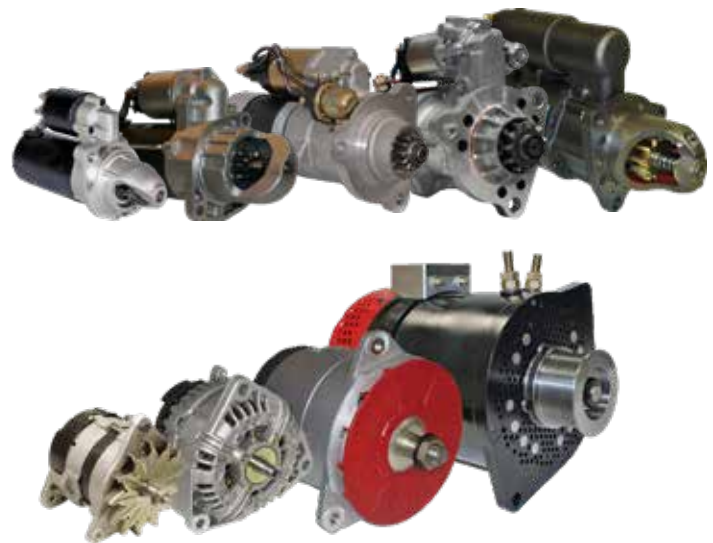

OUR UNIQUE OFFER

Remember that the vast majority of a range comes to you **BRAND NEW**. Of course this offers you OE quality levels, no availability problems due to core shortages but also the advantage of **NO CORE SURCHARGES!** How many times have you sold an alternator or starter only to have your profit wiped out because your supplier won't accept your core? With Prestolite you can simply sell and forget.