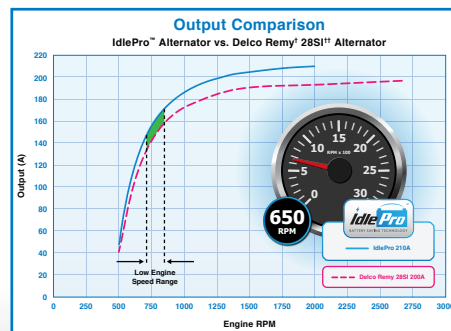

*Certain models **Check with your Prestolite representative for more details

*Delco Remy is a registered trademark of General Motors Corporation, licensed to BorgWarner PDS (Anderson) L.L.C. **28SI is a registered trademarks of BorgWarner.